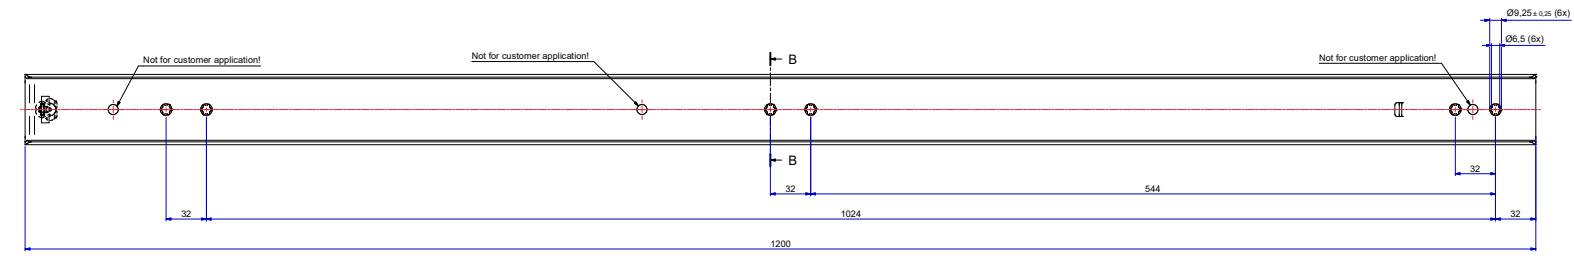

514-12-S32-UB3