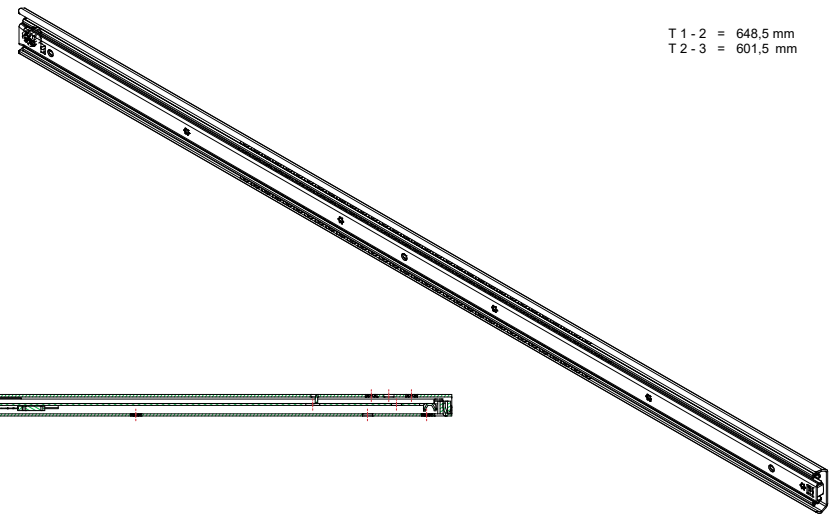

T 1-2 = 648,5 mm
T 2-3 = 601,5 mm

FRONT

511-12-S32-HDA