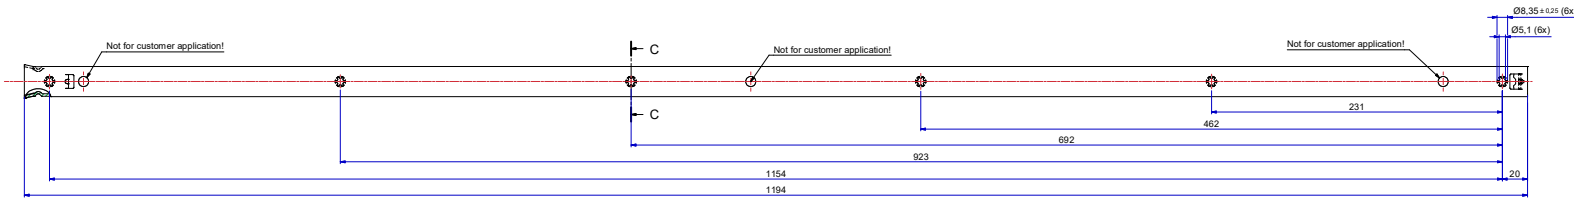

Released for Production