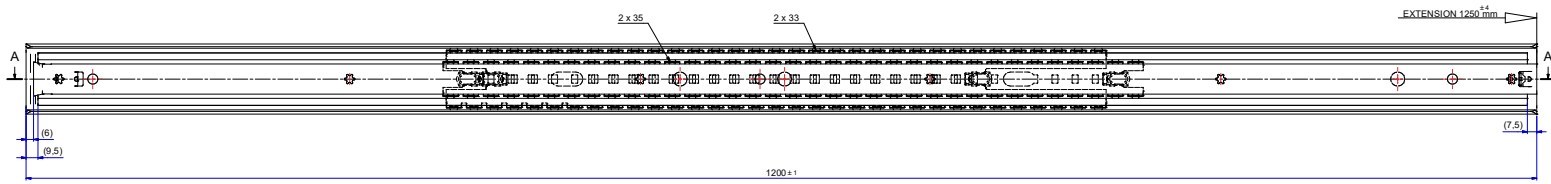

T 1-2 = 648,5 mm
T 2-3 = 601,5 mm

FRONT

511-12-S32-HDA